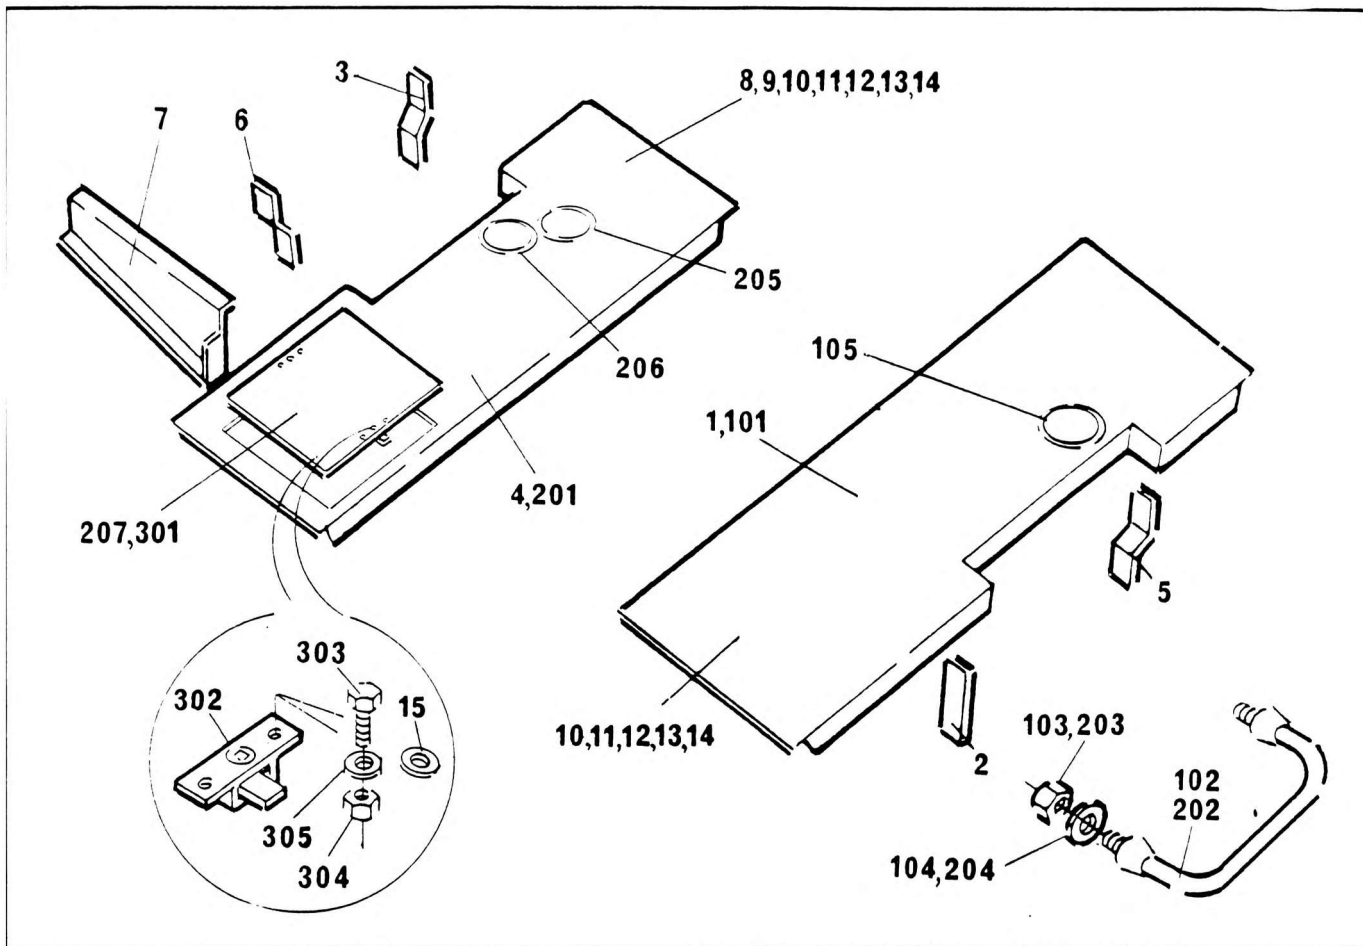

CENTRE DECKING ASSY

NO.	PART NO.	QTY.	DESCRIPTION	NO.	PART NO.	QTY.	DESCRIPTION
1	6-679-991515	1	Panel Decking Assy LH Incl. Items 101-105	201	6-679-991511	1	Panel Centre RH
2	6-705-996863	1	Plate Tie	202	8738615	1	Grab Handle
3	6-869-990561	1	Support	203	7069201	2	Nut M8
4	6-679-991516	1	Panel Decking Assy RH Incl. Items 201-207	204	7066537	2	Washer M8
5	6-869-990562	1	Support	205	8356026	1	Edging x 60cm
6	6-869-990561	1	Support	206	8356026	1	Edging x 57cm
7	6-869-990502	1	Support Decking RH	207	6-392-990227	1	Door Assy Incl. Items 301 to 305
8	7069401	2	Nut M12	301	6-392-990226	1	Door Panel Access
9	7066539	2	Washer M12	302	8739257	2	Lock Budget
10	7050506	23	Screw Button Head M10 x 30mm	303	7045005	4	Screw M5 x 16 Long
11	7066538	23	Washer M10	304	7069004	4	Nut M5
12	7067212	23	Washer Spring M10	305	7066535	12	Washer M5
13	7069301	23	Nut M10				
14	7-885-000006	1	Plastioc Tape				
15	7-949-000561	4	Washer (Nylon)				
101	6-679-991513	1	Panel Centre LH				
102	8738615	1	Grab Handle				
103	7069201	2	Nut M8				
104	7066537	2	Washer M8				
105	8356026	1	Edging				